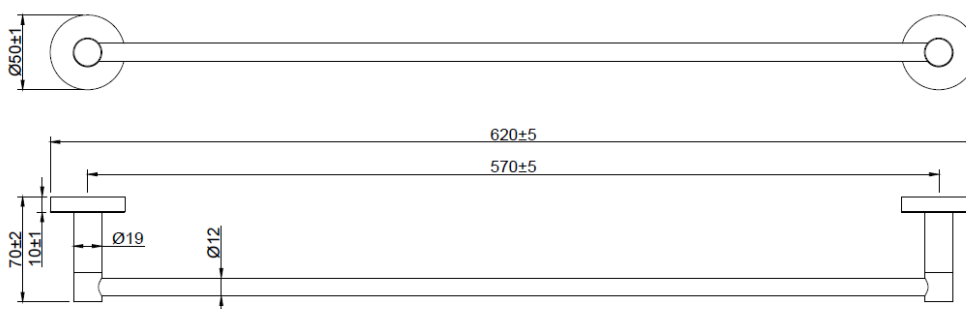

Product Details

Bathroom-Accessories

Elf

Elf Line
Towel Rail
Covered screws
Material: Metal

Code	Colour	W x H x D
850002-308	Brushed grey	620 x 50 x 70 mm

Cleaning Instructions - Bathroom-Accessories:

- Please clean the surface with mild soap and water to avoid damaging the finish.
- Rinse with water and dry with a soft cotton cloth.
- Do NOT use cleaners containing acids, ammonia or abrasives. Such products will damage the finish!

Covered screws
Material: Metal

型号	颜色	W x H x D
850002-308	拉丝深空灰	620 x 50 x 70 mm

卫浴五金-清洁保养指导：

- 用柔软的纯棉布沾低浓度肥皂水擦拭产品表面，再用干净的棉布轻柔擦干表面，以保证表面光泽亮丽。
- 切勿使用含有漂白剂、磨损性或洗涤性的清洁剂，类似产品会损坏产品表面。

CERTIFICATE - WARRANTY

All our accessories are manufactured in accordance with European standards and from the highest quality materials ensuring superior quality and durability. All brass constructed items with chrome finish are constructed to resist corrosion and are warranted for 10 years provided that proper installation and all maintenance instructions are followed. For complete warranty information please contact us.