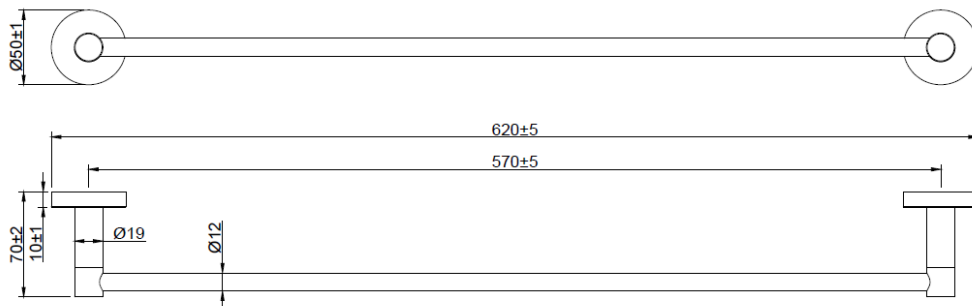

Product Details

Bathroom-Accessories

Elf

Elf Line
Towel Rail
Covered screws
Material: Metal

Code	Colour	W x H x D
850002-308	Brushed grey	620 x 50 x 70 mm

Cleaning Instructions - Bathroom-Accessories:

- Please clean the surface with mild soap and water to avoid damaging the finish.
- Rinse with water and dry with a soft cotton cloth.
- Do NOT use cleaners containing acids, ammonia or abrasives. Such products will damage the finish!

ALISEO GmbH · Leutkirchstraße 63 · 77723 Gengenbach
Tel. +49 (0) 7803-60279-0
Fax +49 (0) 7803-60279-30
E-Mail: info@aliseo.de · Internet: www.aliseo.de

ALISEO GmbH
G E R M A N Y

产品信息

卫浴五金

Elf系列

Elf Line 毛巾杆

Covered screws
Material: Metal

型号	颜色	W x H x D
850002-308	拉丝深空灰	620 x 50 x 70 mm

卫浴五金-清洁保养指导：

- 用柔软的纯棉布沾低浓度肥皂水擦拭产品表面，再用干净的棉布轻柔擦干表面，以保证表面光泽亮丽。
- 切勿使用含有漂白剂、磨损性或洗涤性的清洁剂，类似产品会损坏产品表面。

CERTIFICATE - WARRANTY

All our accessories are manufactured in accordance with European standards and from the highest quality materials ensuring superior quality and durability. All brass constructed items with chrome finish are constructed to resist corrosion and are warranted for 10 years provided that proper installation and all maintenance instructions are followed. For complete warranty information please contact us.