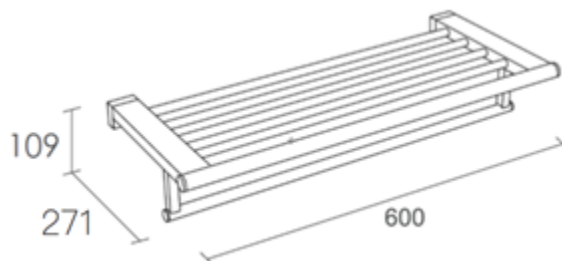

Product Details

Bathroom-Accessories

Architecto

Architecto Line

Towel Rack

Covered screws

Material: brass

Code	Version	W x H x D in mm
770014A	chrome	600 x 109 x 271