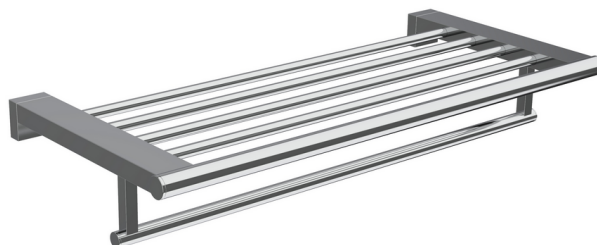

Product Details

Bathroom-Accessories

Architecto

Architecto Line

Towel Rack

Covered screws

Material: brass

Code	Version	W x H x D in mm
770014A	chrome	600 x 109 x 271