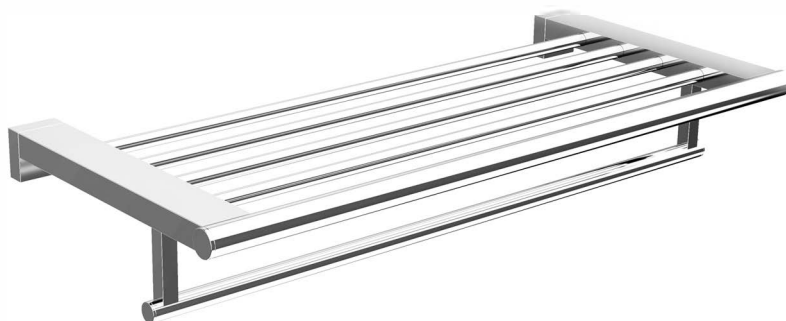

产品信息

卫浴五金

Architecto系列

Architecto Line

浴巾架

Covered screws

Material: brass

型号	表面处理	W x H x D in mm
770014A	chrome	600 x 109 x 271