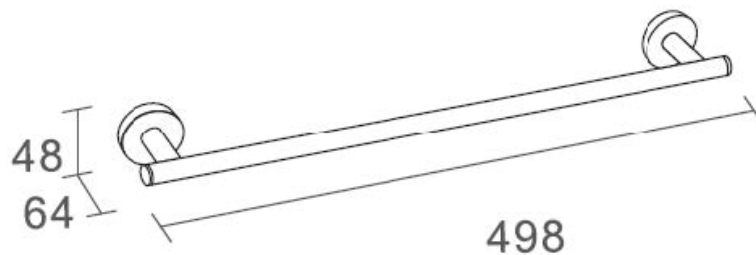

Product Details

Bathroom-Accessories

NEXXUS

NEXXUS Line

Towel Rail

Covered screws

Material: brass with powder coating

Code	Version	W x H x D in mm
740002B	black matt	498 x 48 x 64

产品信息

卫浴五金

NEXXUS

Now Line

毛巾杆

Covered screws

Material: brass

型号	表面处理	W x H x D in mm
740002B	镀黑	498 x 48 x 64