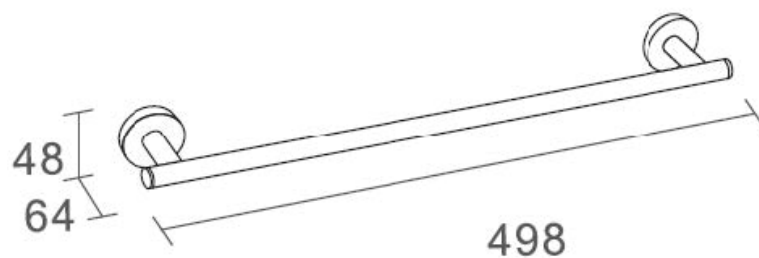

Product Details

Bathroom-Accessories

NEXXUS

NEXXUS Line

Towel Rail

Covered screws

Material: brass with powder coating

Code	Version	W x H x D in mm
740002B	black matt	498 x 48 x 64

产品信息

卫浴五金

NEXXUS

Now Line

毛巾杆

Covered screws

Material: brass

型号	表面处理	W x H x D in mm
740002B	镀黑	498 x 48 x 64