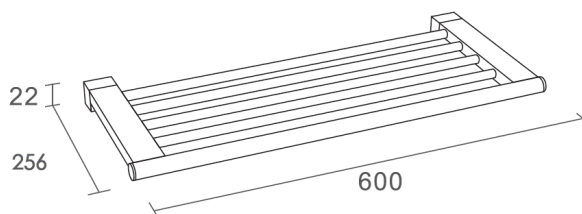

Product Details

Bathroom-Accessories

Architecto

Architecto Line

Towel Rack

Covered screws

Material: brass

Code	Version	W x H x D in mm
770001	chrome	600 x 22 x 256