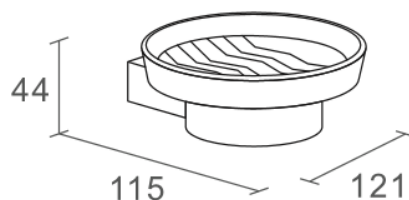

Product Details

Bathroom-Accessories

Architecto

Architecto Line Soap Dish Holder

Ceramic dish
Covered screws
Material: brass

Code	Version	W x H x D in mm
770011	chrome	121 x 44 x 115

Cleaning Instructions - Bathroom-Accessories: