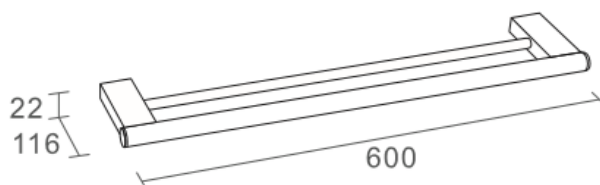

Product Details

Bathroom-Accessories

Architecto

Architecto Line Double Towel Rail

Covered screws
Material: brass

Code	Version	W x H x D in mm
770002	chrome	600 x 22 x 116

Cleaning Instructions - Bathroom-Accessories: