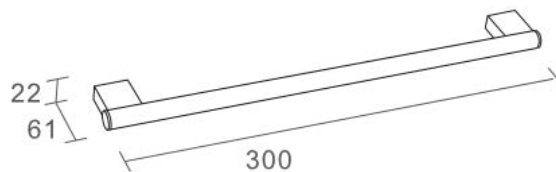

Product Details

Bathroom-Accessories

Architecto

Architecto Line

Towel Rail

Covered screws

Material: brass

Code	Version	W x H x D in mm
770015	chrome	300 x 22 x 61