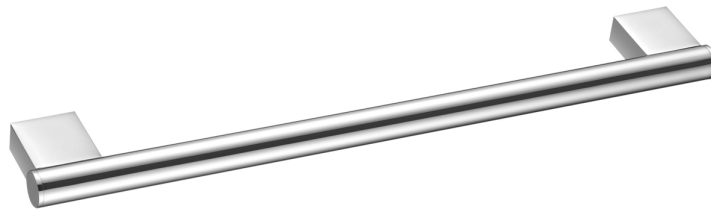

Product Details

Bathroom-Accessories

Architecto

Architecto Line

Towel Rail

Covered screws

Material: brass

Code	Version	W x H x D in mm
770015	chrome	300 x 22 x 61