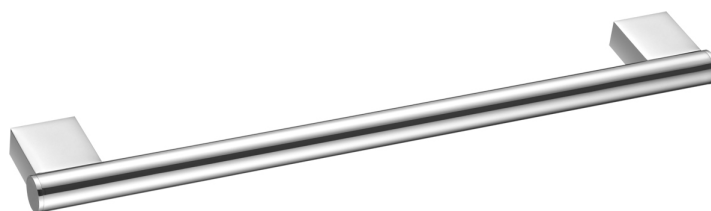

Product Details

Bathroom-Accessories

Architecto

Architecto Line

Towel Rail

Covered screws
Material: brass

Code	Version	W x H x D in mm
770003	chrome	600 x 22 x 61

Cleaning Instructions - Bathroom-Accessories: