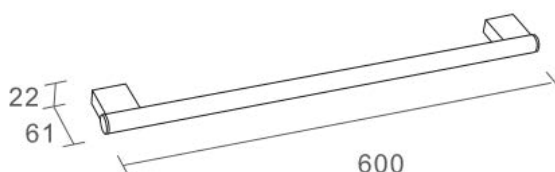

Product Details

Bathroom-Accessories

Architecto

Architecto Line

Towel Rail

Covered screws
Material: brass

Code	Version	W x H x D in mm
770003	chrome	600 x 22 x 61

Cleaning Instructions - Bathroom-Accessories: