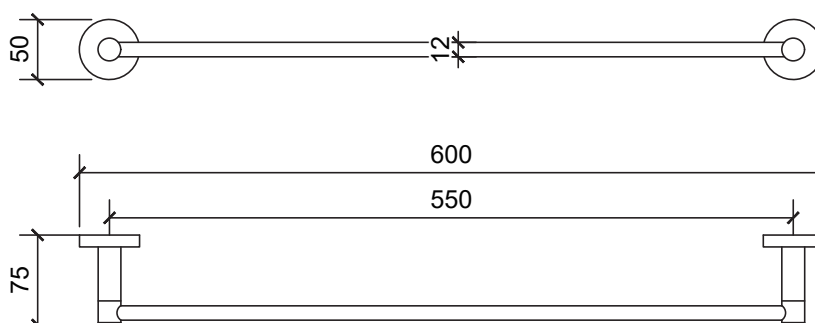

# Product Details

Bathroom-Accessories

*Project*

Project Line

Towel Rail

Covered screws

Material: Stainless Steel

Code	Colour	W x H x D
821002LS	Brushed	600 x 50 x 75 mm

# 产品信息

卫浴五金

工程系列

Project Line

毛巾杆

Covered screws

Material: Stainless Steel

型号	颜色	W x H x D
821002LS	拉丝	600 x 50 x 75 mm