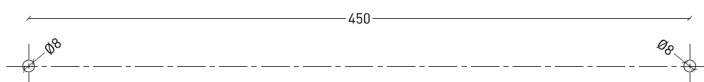

Cleaning Instructions - Bathroom-Accessories:

- Please clean the surface with mild soap and water to avoid damaging the finish.
- Rinse with water and dry with a soft cotton cloth.
- Do NOT use cleaners containing acids, ammonia or abrasives. Such products will damage the finish!