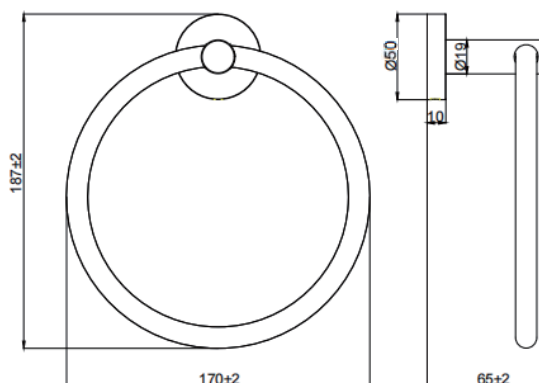

# Product Details

Bathroom-Accessories

*Project*

Project Line  
Towel Ring  
Covered screws  
Material: Stainless Steel

Code	Colour	W x H x D
821009LS	Brushed	170 x 187 x 65 mm

# 产品信息

卫浴五金

工程系列

Project Line

毛巾环

Covered screws

Material: Stainless Steel

型号	颜色	W x H x D
821009LS	拉丝	170 x 187 x 65 mm