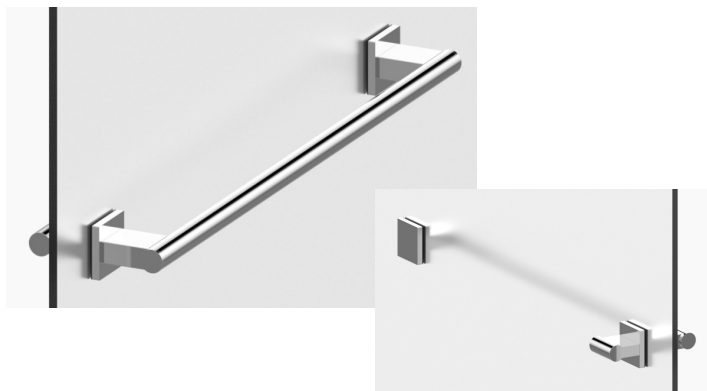

Architecto 77 系列

淋浴门扶手一套

770020

玻璃开孔尺寸图

型号	表面处理	W x H x D in mm
770020	镀铬	450 x 50 x 127.5