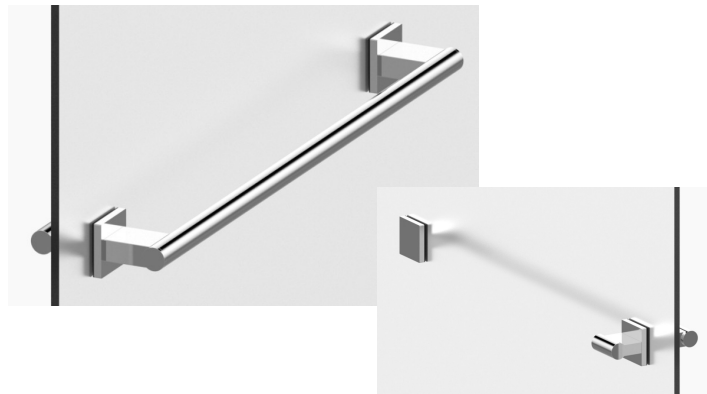

# Product Details

Bathroom-Accessories

Architecto

Architecto 77 系列

Grab bar set for  
showerdoor

Code	Version	W x H x D in mm
770020	chrome	450 x 50 x 127.5