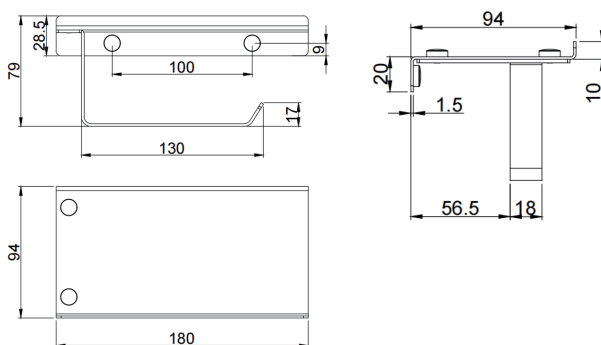

## Project Toilet Roll Holder

Covered screws  
Material: Stainless Steel

Code	Colour	W x H x D
820136	Polished	180 x 79 x 94 mm

## Project 层板厕纸架

Covered screws  
Material: Stainless Steel

型号	颜色	W x H x D
820136	镜面	180 x 79 x 94 mm