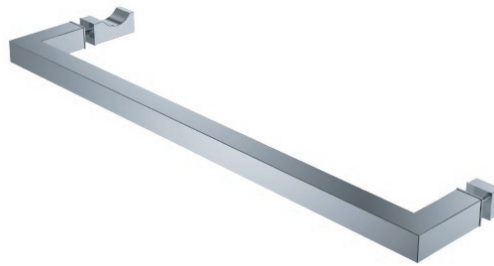

# Product Details

Bathroom-Accessories

Project

Project Line  
Grab Bar For Shower Door Set  
Covered screws  
Material: Stainless Steel

Code	Colour	W x H x D
82029-550	Polished	550x 22 x 110 mm

# 产品信息

卫浴五金

工程系列

Project Line  
淋浴门扶手

Covered screws  
Material: Stainless Steel

型号	颜色	W x H x D
82029-550	镜面	550 x 22 x 110 mm