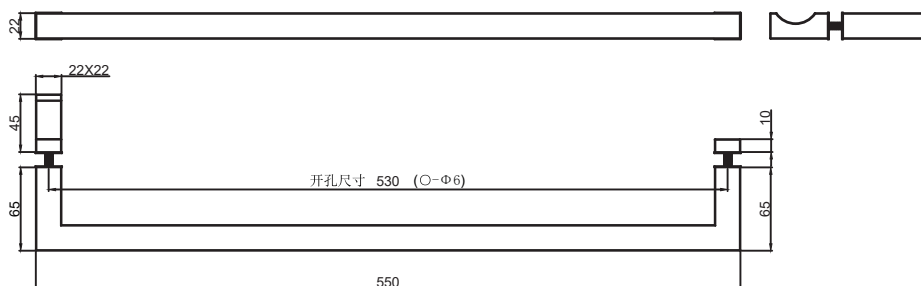

# Product Details

Bathroom-Accessories

Project

Project Line  
Grab Bar For Shower Door Set  
Covered screws  
Material: Stainless Steel

Code	Colour	W x H x D
82029-550	Polished	550x 22 x 110 mm

# 产品信息

卫浴五金

工程系列

Project Line  
淋浴门扶手

Covered screws  
Material: Stainless Steel

型号	颜色	W x H x D
82029-550	镜面	550 x 22 x 110 mm