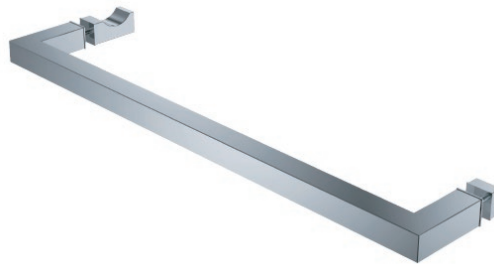

# Product Details

Bathroom-Accessories

Project

Project Line  
Grab Bar For Shower Door Set  
Covered screws  
Material: Stainless Steel

Code	Colour	W x H x D
82029-550	Polished	550x 22 x 110 mm

# 产品信息

卫浴五金

工程系列

Project Line  
淋浴门扶手

Covered screws  
Material: Stainless Steel

型号	颜色	W x H x D
82029-550	镜面	550 x 22 x 110 mm