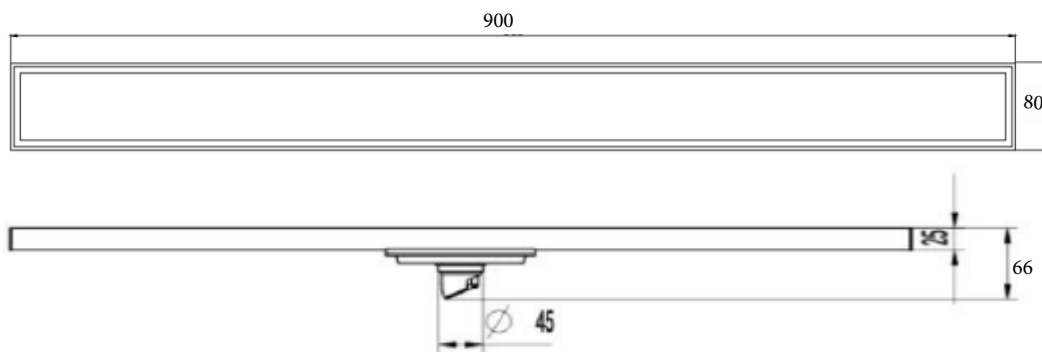

Product Details

Bathroom-Accessories

Floor Drain

Floor Drain

地漏

Material: Stainless Steel

材质: 不锈钢(加厚)

Code	Finish	W x H x D in mm
FPQ134-900	brushed	900 x 80 x 66