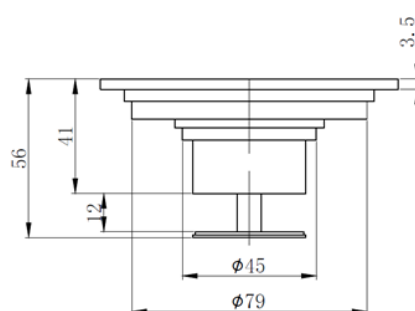

Product Details

Bathroom-Accessories

Floor Drain

Floor Drain

地漏

Material: brass

材质: 黄铜

Code	Finish	W x H x D in mm
F1001	镀铬	100 x 100 x 41
		100 x 100 x 57