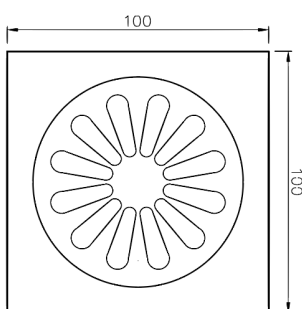

Product Details

Bathroom-Accessories

Floor Drain

Floor Drain

地漏

Material: brass

材质: 黄铜

Code	Finish	W x H x D in mm
F1001	镀铬	100 x 100 x 41
		100 x 100 x 57