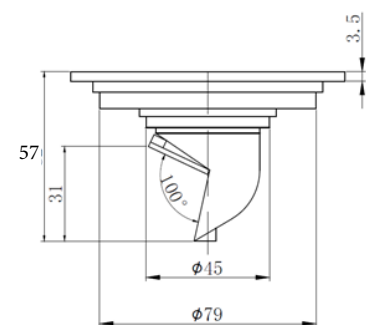

Product Details

Bathroom-Accessories

Floor Drain

Floor Drain

地漏

Material: brass

材质: 黄铜

Code	Finish	W x H x D in mm
F1001	镀铬	100 x 100 x 41
		100 x 100 x 57