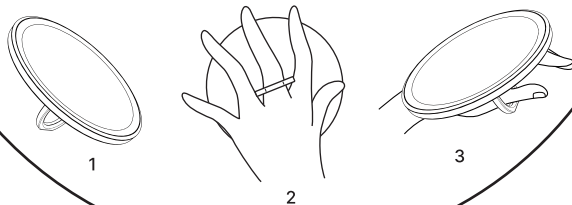

1 | Turn on/off

To turn an/of the mirror, push
ON/OFF button for two seconds.

2 | Adjust the brightness of light

To adjust the brightness of light, push
the ON/OFF button quickly.

3 | Ways of using the ring

There are three ways of holding the mirror for your references:

Specification

- **Dimension:** D103*H9.5 [mm]
- **CRI:** 95+
- **Color Temperature:** 3500-4000K
- **Charging Interface:** Type-C
- **Battery Capacity:** 500mAh
- **Battery Low / Charging Indicator:** Red
- **Battery Full:** Blue
- **Time to charge full:** 40-60 minutes
- **Auto Shut Off:** Turn off automatically after being on for 8 minutes