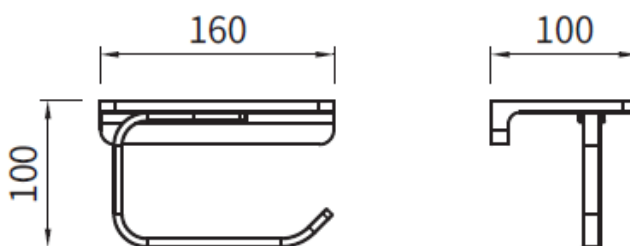

Product Details

Bathroom-Accessories

Petunia

Petunia Line

Toilet Roll Holder

Cover screws
Material: Metal

Code	Version	W x H x D in mm
660012	Chrome	160 x 100 x 100

Cleaning Instructions - Bathroom-Accessories: