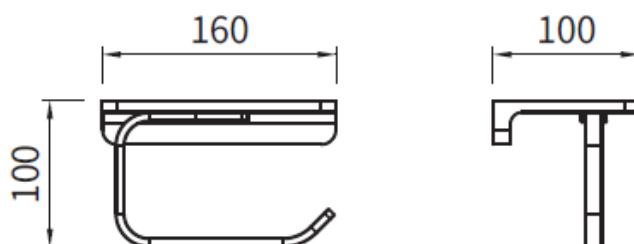

卫浴五金-清洁保养指导:

- 用柔软的纯棉布沾低浓度肥皂水擦拭产品表面，再用干净的绵布轻柔擦干表面，以保证表面光泽亮丽。
- 切勿使用含有漂白剂、磨损性或洗涤性的清洁剂，类似产品会损坏镀铬表面。

CERTIFICATE - WARRANTY

All our accessories are manufactured in accordance with European standards and from the highest quality materials ensuring superior quality and durability. All brass constructed items with chrome finish are constructed to resist corrosion and are warranted for 10 years provided that proper installation and all maintenance instructions are followed. *For complete warranty information please contact us.*