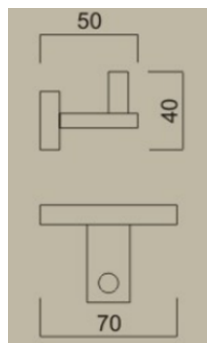

Product Details

Bathroom-Accessories

Project

Project Line

Single Hook

Covered screws
Material: brass

Code	Version	W x H x D in mm
82307	chrome	70 x 40 x 50

Cleaning Instructions - Bathroom-Accessories: