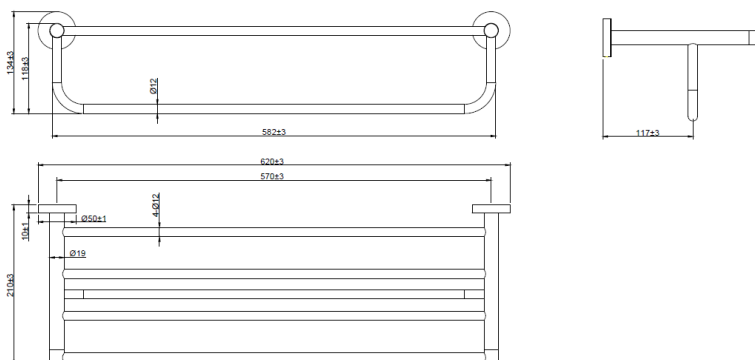

Product Details

Bathroom-Accessories

Elf

Elf Line
Towel Rack
Covered screws
Material: Metal

Code	Colour	W x H x D
850001-308	Brushed grey	620 x 134 x 210 mm

Cleaning Instructions - Bathroom-Accessories:

- Please clean the surface with mild soap and water to avoid damaging the finish.
- Rinse with water and dry with a soft cotton cloth.
- Do NOT use cleaners containing acids, ammonia or abrasives. Such products will damage the finish!

Covered screws
Material: Metal

型号	颜色	W x H x D
850001-308	拉丝深空灰	620 x 134 x 210 mm

卫浴五金-清洁保养指导：

- 用柔软的纯棉布沾低浓度肥皂水擦拭产品表面，再用干净的棉布轻柔擦干表面，以保证表面光泽亮丽。
- 切勿使用含有漂白剂、磨损性或洗涤性的清洁剂，类似产品会损坏产品表面。

CERTIFICATE - WARRANTY

All our accessories are manufactured in accordance with European standards and from the highest quality materials ensuring superior quality and durability. All brass constructed items with chrome finish are constructed to resist corrosion and are warranted for 10 years provided that proper installation and all maintenance instructions are followed. For complete warranty information please contact us.