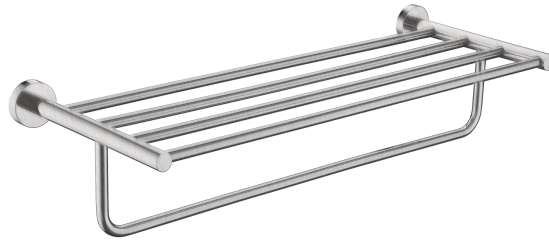

产品信息

卫浴五金

Elf系列

Elf Line 毛巾架

Covered screws
Material: Metal

型号	颜色	W x H x D
850001-308	拉丝深空灰	620 x 134 x 210 mm