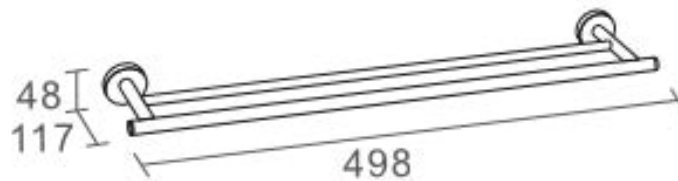

Product Details

Bathroom-Accessories

Now

Now Line Double Towel Rail

Covered screws
Material: brass

Code	Version	W x H x D in mm
740015	chrome	498 x 48 x 117

Cleaning Instructions - Bathroom-Accessories:

- Please clean the surface with mild soap and water to avoid damaging the finish.
- Rinse with water and dry with a soft cotton cloth.
- Do NOT use cleaners containing acids, ammonia or abrasives. Such products will damage the finish!

Now Line 双杆毛巾杆

Covered screws
Material: brass

型号	表面处理	W x H x D in mm
740015	镀铬	498 x 48 x 117

卫浴五金-清洁保养指导:

- 用柔软的纯棉布沾低浓度肥皂水擦拭产品表面，再用干净的绵布轻柔擦干表面，以保证表面光泽亮丽。
- 切勿使用含有漂白剂、磨损性或洗涤性的清洁剂，类似产品会损坏镀铬表面。

CERTIFICATE - WARRANTY