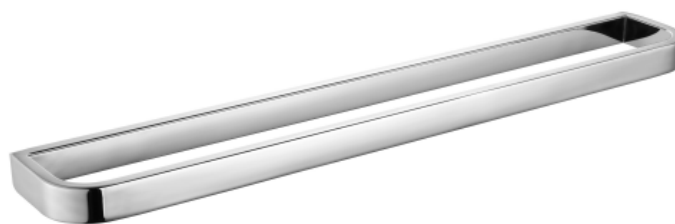

Product Details

Bathroom-Accessories

Project

Project Line

Towel Rail

Covered screws

Material: Stainless Steel

Code	Version	W x H x D in mm
82202	Polished	600 x 25 x 75