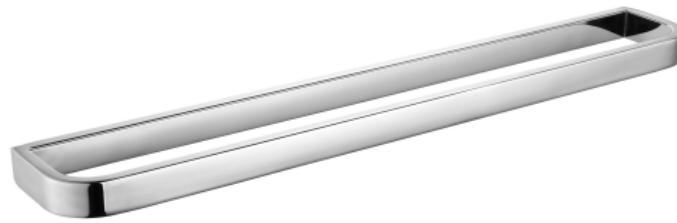

产品信息

卫浴五金

工程系列

Project Line

毛巾杆

Covered screws

Material: Stainless Steel

型号	表面处理	W x H x D in mm
82202	镜面	600 x 25 x 75