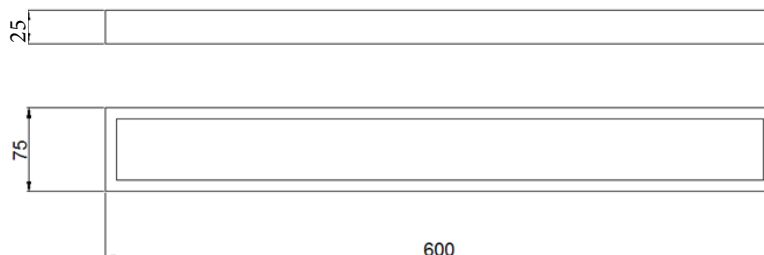

Product Details

Bathroom-Accessories

Project

Project Line

Towel Rail

Covered screws

Material: Stainless Steel

Code	Version	W x H x D in mm
82202	Polished	600 x 25 x 75