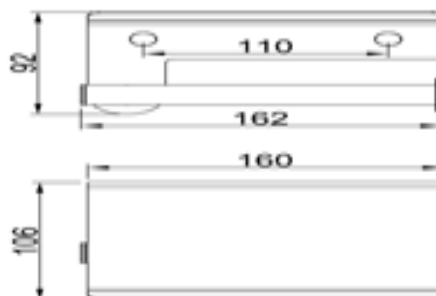

Product Details

Bathroom-Accessories

Project

Project Line

Toilet Roll Holder

Covered screws
Material: Stainless Steel

Code	Version	W x H x D in mm
82001	Polished	160 x 92 x 106

Cleaning Instructions - Bathroom-Accessories: