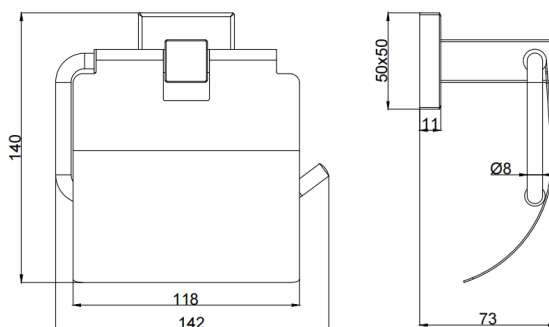

Product Details

Bathroom-Accessories

Project

Project Line

Toilet Roll Holder

Covered screws
Material: Stainless Steel

Code	Version	W x H x D in mm
821105	Polished	142 x 140 x 73

Cleaning Instructions - Bathroom-Accessories: