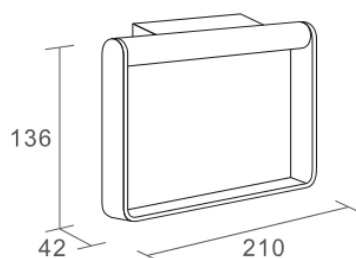

Product Details

Bathroom-Accessories

Architecto

Architecto Line Towel Ring

Covered screws
Material: brass

Code	Version	W x H x D in mm
770004	chrome	210 x 136 x 42

Cleaning Instructions - Bathroom-Accessories: