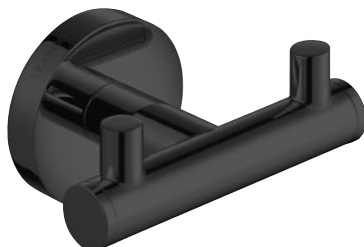

Product Details

Bathroom-Accessories

NEXXUS

NEXXUS Line Double Hook

Covered screws
Material: brass with powder coating

Code	Version	W x H x D in mm
740050	black matt	82 x 48 x 55

Cleaning Instructions - Bathroom-Accessories: