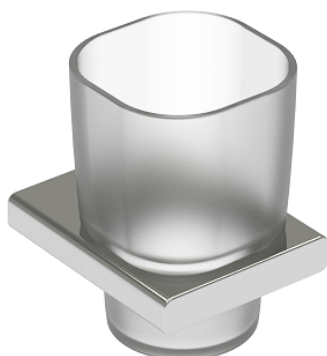

Product Details

Bathroom-Accessories

Maxima

Maxima Line Glass Holder

Material: Metal / Frosted glass

Code	Version	W x H x D mm
790029	chrome	80 x 115 x 100

Cleaning Instructions - Bathroom-Accessories:

- Please clean the surface with mild soap and water to avoid damaging the finish.
- Rinse with water and dry with a soft cotton cloth.
- Do NOT use cleaners containing acids, ammonia or abrasives. Such products will damage the finish!

Maxima Line

玻璃杯托

Material: Metal / Frosted glass

型号	表面处理	W x H x D mm
790029	镀铬	80 x 115 x 100

卫浴五金-清洁保养指导:

- 用柔软的纯棉布沾低浓度肥皂水擦拭产品表面，再用干净的绵布轻柔擦干表面，以保证表面光泽亮丽。
- 切勿使用含有漂白剂、磨损性或洗涤性的清洁剂，类似产品会损坏镀铬表面。

CERTIFICATE - WARRANTY