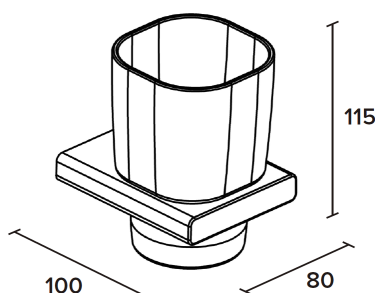

Product Details

Bathroom-Accessories

Maxima

Maxima Line Glass Holder

Material: Metal / Frosted glass

Code	Version	W x H x D mm
790029	chrome	80 x 115 x 100

Cleaning Instructions - Bathroom-Accessories:

- Please clean the surface with mild soap and water to avoid damaging the finish.
- Rinse with water and dry with a soft cotton cloth.
- Do NOT use cleaners containing acids, ammonia or abrasives. Such products will damage the finish!

Maxima Line

玻璃杯托

Material: Metal / Frosted glass

型号	表面处理	W x H x D mm
790029	镀铬	80 x 115 x 100

卫浴五金-清洁保养指导:

- 用柔软的纯棉布沾低浓度肥皂水擦拭产品表面，再用干净的绵布轻柔擦干表面，以保证表面光泽亮丽。
- 切勿使用含有漂白剂、磨损性或洗涤性的清洁剂，类似产品会损坏镀铬表面。

CERTIFICATE - WARRANTY