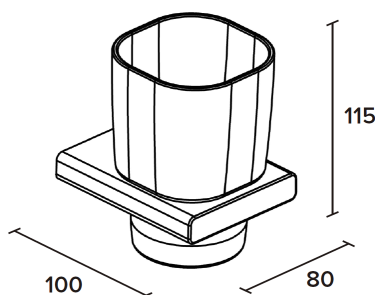

Product Details

Bathroom-Accessories

Maxima

Maxima Line Glass Holder

Material: Metal / Frosted glass

Code	Version	W x H x D mm
790029	chrome	80 x 115 x 100

Cleaning Instructions - Bathroom-Accessories:

- Please clean the surface with mild soap and water to avoid damaging the finish.
- Rinse with water and dry with a soft cotton cloth.
- Do NOT use cleaners containing acids, ammonia or abrasives. Such products will damage the finish!

Maxima Line

玻璃杯托

Material: Metal / Frosted glass

型号	表面处理	W x H x D mm
790029	镀铬	80 x 115 x 100

卫浴五金-清洁保养指导:

- 用柔软的纯棉布沾低浓度肥皂水擦拭产品表面，再用干净的绵布轻柔擦干表面，以保证表面光泽亮丽。
- 切勿使用含有漂白剂、磨损性或洗涤性的清洁剂，类似产品会损坏镀铬表面。

CERTIFICATE - WARRANTY