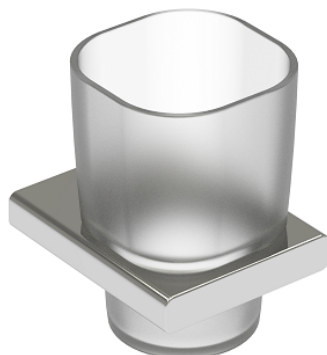

Product Details

Bathroom-Accessories

Maxima

Maxima Line Glass Holder

Material: Metal / Frosted glass

Code	Version	W x H x D mm
790029	chrome	80 x 115 x 100

Cleaning Instructions - Bathroom-Accessories:

- Please clean the surface with mild soap and water to avoid damaging the finish.
- Rinse with water and dry with a soft cotton cloth.
- Do NOT use cleaners containing acids, ammonia or abrasives. Such products will damage the finish!

Maxima Line

玻璃杯托

Material: Metal / Frosted glass

型号	表面处理	W x H x D mm
790029	镀铬	80 x 115 x 100

卫浴五金-清洁保养指导:

- 用柔软的纯棉布沾低浓度肥皂水擦拭产品表面，再用干净的绵布轻柔擦干表面，以保证表面光泽亮丽。
- 切勿使用含有漂白剂、磨损性或洗涤性的清洁剂，类似产品会损坏镀铬表面。

CERTIFICATE - WARRANTY