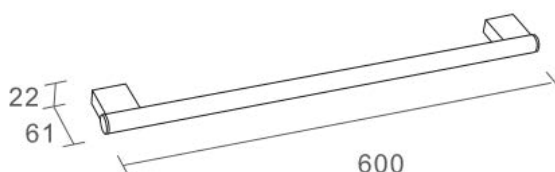

Product Details

Bathroom-Accessories

Architecto

Architecto Line

Towel Rail

Covered screws
Material: brass

Code	Version	W x H x D in mm
770003B	black	600 x 22 x 61

Cleaning Instructions - Bathroom-Accessories: