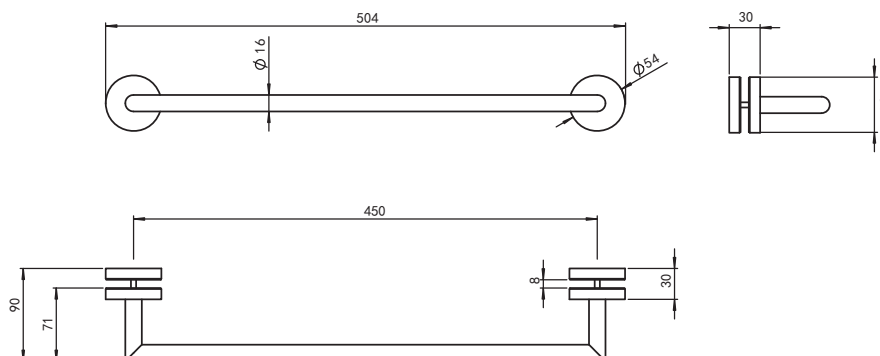

产品信息

卫浴五金

TECNO 系列

TECNO Line 淋浴门扶手

Covered screws
Material: Brass

型号	颜色	W x H x D
710069	镀铬	504 x 54 x 90 mm

卫浴五金-清洁保养指导：

- 用柔软的纯棉布沾低浓度肥皂水擦拭产品表面，再用干净的棉布轻柔擦干表面，以保证表面光泽亮丽。
- 切勿使用含有漂白剂、磨损性或洗涤性的清洁剂，类似产品会损坏产品表面。

TECNO

TECNO Line Grab Bar For Shower Door Set

Covered screws
Material: Brass

Code	Colour	W x H x D
710069	Chrome	504 x 54 x 90 mm

Cleaning Instructions - Bathroom-Accessories:

- Please clean the surface with mild soap and water to avoid damaging the finish.
- Rinse with water and dry with a soft cotton cloth.
- Do NOT use cleaners containing acids, ammonia or abrasives. Such products will damage the finish!