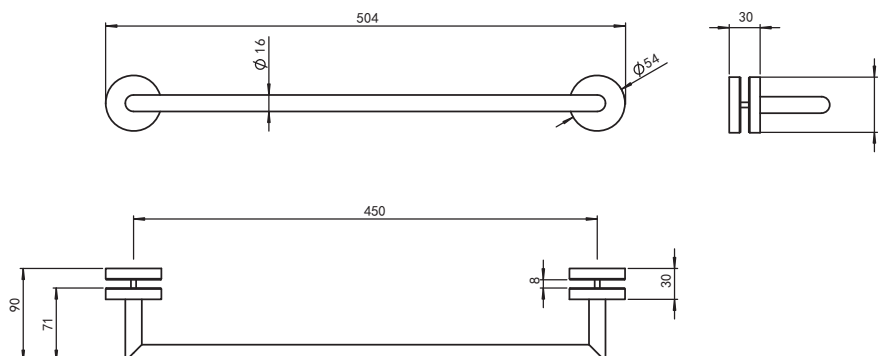

产品信息

卫浴五金

TECNO 系列

TECNO Line 淋浴门扶手

Covered screws
Material: Brass

型号	颜色	W x H x D
710069	镀铬	504 x 54 x 90 mm

卫浴五金-清洁保养指导：

- 用柔软的纯棉布沾低浓度肥皂水擦拭产品表面，再用干净的棉布轻柔擦干表面，以保证表面光泽亮丽。
- 切勿使用含有漂白剂、磨损性或洗涤性的清洁剂，类似产品会损坏产品表面。

TECNO

TECNO Line Grab Bar For Shower Door Set

Covered screws
Material: Brass

Code	Colour	W x H x D
710069	Chrome	504 x 54 x 90 mm

Cleaning Instructions - Bathroom-Accessories:

- Please clean the surface with mild soap and water to avoid damaging the finish.
- Rinse with water and dry with a soft cotton cloth.
- Do NOT use cleaners containing acids, ammonia or abrasives. Such products will damage the finish!