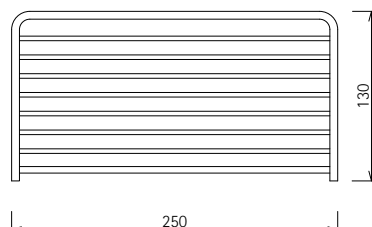

Product Details

Bathroom-Accessories

Complementi

Shelf

With screw cover plate
Can be mounted with or without caps

Code	Version	W x H x D in mm
030534	chrome	250 x 18 x 130

Cleaning Instructions - Bathroom-Accessories:

Shelf

方形置物架

With screw cover plate
Can be mounted with or without caps

型号	表面处理	W x H x D in mm
030534	镀铬	250 x 18 x 130

卫浴五金-清洁保养指导:

- 用柔软的纯棉布沾低浓度肥皂水擦拭产品表面，再用干净的绵布轻柔擦干表面，以保证表面光泽亮丽。
- 切勿使用含有漂白剂、磨损性或洗涤性的清洁剂，类似产品会损坏镀铬表面。