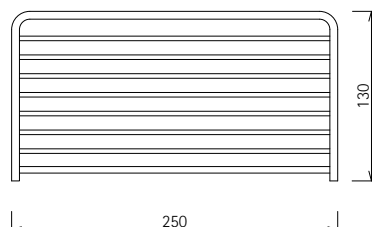

Product Details

Bathroom-Accessories

Complementi

Shelf

With screw cover plate
Can be mounted with or without caps

Code	Version	W x H x D in mm
030534	chrome	250 x 18 x 130

Cleaning Instructions - Bathroom-Accessories:

Shelf

方形置物架

With screw cover plate
Can be mounted with or without caps

型号	表面处理	W x H x D in mm
030534	镀铬	250 x 18 x 130

卫浴五金-清洁保养指导:

- 用柔软的纯棉布沾低浓度肥皂水擦拭产品表面，再用干净的绵布轻柔擦干表面，以保证表面光泽亮丽。
- 切勿使用含有漂白剂、磨损性或洗涤性的清洁剂，类似产品会损坏镀铬表面。