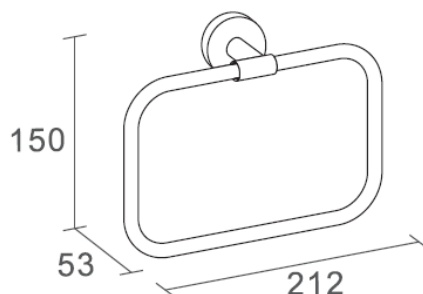

Product Details

Bathroom-Accessories

Now

Now Line Towel Ring

Covered screws
Material: brass

Code	Version	W x H x D in mm
740003	chrome	212 x 150 x 53

Cleaning Instructions - Bathroom-Accessories:

- Please clean the surface with mild soap and water to avoid damaging the finish.
- Rinse with water and dry with a soft cotton cloth.
- Do NOT use cleaners containing acids, ammonia or abrasives. Such products will damage the finish!

Now Line 毛巾环

Covered screws
Material: brass

型号	表面处理	W x H x D in mm
740003	镀铬	212 x 150 x 53

卫浴五金-清洁保养指导:

- 用柔软的纯棉布沾低浓度肥皂水擦拭产品表面，再用干净的绵布轻柔擦干表面，以保证表面光泽亮丽。
- 切勿使用含有漂白剂、磨损性或洗涤性的清洁剂，类似产品会损坏镀铬表面。

CERTIFICATE - WARRANTY