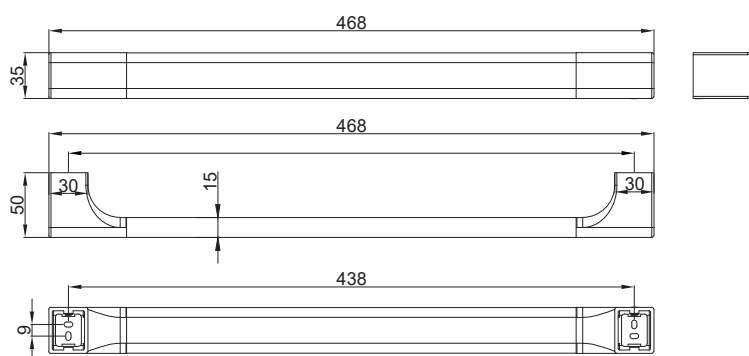

# Product Details

Bathroom-Accessories

Alce

Alce Line  
Grab Bar  
Covered screws  
Material: Brass

Code	Colour	W x H x D
860012	Chrome	468 x 35 x 50 mm

## Alce Line 扶手

Covered screws  
Material: Brass

型号	颜色	W x H x D
860012	镀铬	468 x 35 x 50 mm