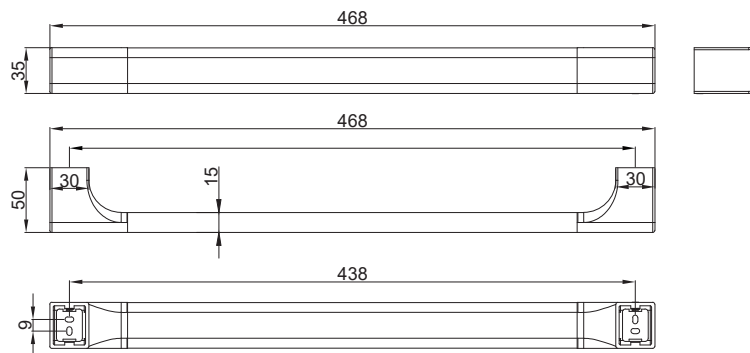

# Product Details

Bathroom-Accessories

Alce

Alce Line  
Grab Bar  
Covered screws  
Material: Brass

Code	Colour	W x H x D
860012	Chrome	468 x 35 x 50 mm

## Alce Line 扶手

Covered screws  
Material: Brass

型号	颜色	W x H x D
860012	镀铬	468 x 35 x 50 mm