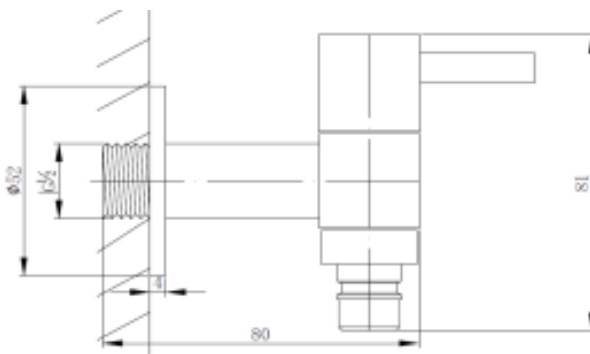

Product Details

Bathroom-Accessories

Project

Project Line

Washing Machine Tap

Covered screws
Material: Brass

Code	Finish	W x H x D in mm
030801	Chrome	52 x 81 x 80

Cleaning Instructions - Bathroom-Accessories: