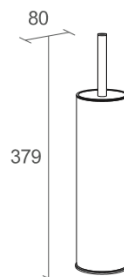

## Hotelperfektion Line Toilet Brush Holder

Removable plastic insert  
Brush with lid  
Material: brass

Code	Finish	ø x H in mm
Wall mounted 030493	chrome	80 x 379