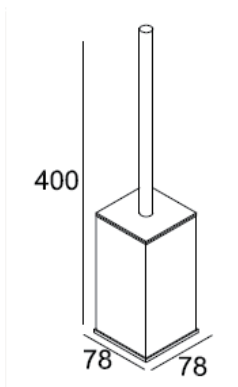

# Product Details

Bathroom-Accessories

Alce

Alce Line  
Toilet Brush Holder  
Covered screws  
Material: Stainless Steel

Code	Colour	W x H x D
860010	Chrome	78 x 400 x 78 mm

## Alce Line 马桶刷

Covered screws  
Material: Stainless Steel

型号	颜色	W x H x D
860010	镀铬	78 x 400 x 78 mm