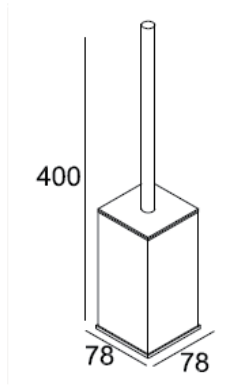

# Product Details

Bathroom-Accessories

Alce

Alce Line  
Toilet Brush Holder  
Covered screws  
Material: Stainless Steel

Code	Colour	W x H x D
860010	Chrome	78 x 400 x 78 mm

## Alce Line 马桶刷

Covered screws  
Material: Stainless Steel

型号	颜色	W x H x D
860010	镀铬	78 x 400 x 78 mm