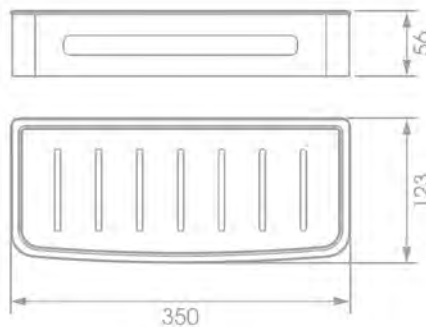

Product Details

Bathroom-Accessories

Complementi

Shelf

Cover screws
Material: Stainless Steel

Code	Version	W x H x D in mm
030733	Polished	350 x 56 x 123

Cleaning Instructions - Bathroom-Accessories:

- Please clean the surface with mild soap and water to avoid damaging the finish.
- Rinse with water and dry with a soft cotton cloth.
- Do NOT use cleaners containing acids, ammonia or abrasives. Such products will damage the finish!