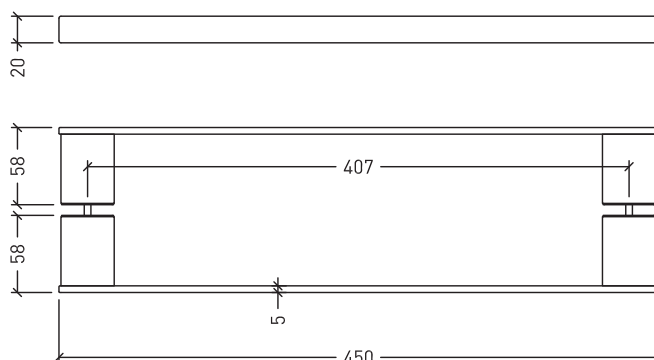

Project

Project Line Grab Bar For Shower Door Set

Covered screws
Material: Metal

Code	Colour	W x H x D
820155	Chrome	450 x 20 x 116 mm

Cleaning Instructions - Bathroom-Accessories:

- Please clean the surface with mild soap and water to avoid damaging the finish.
- Rinse with water and dry with a soft cotton cloth.
- Do NOT use cleaners containing acids, ammonia or abrasives. Such products will damage the finish!