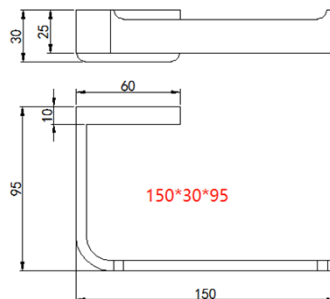

Product Details

Bathroom-Accessories

Project

Project Line Toilet Roll Holder

Covered screws
Material: brass

Code	Version	W x H x D in mm
82305	chrome	150 x 30 x 95

Cleaning Instructions - Bathroom-Accessories: