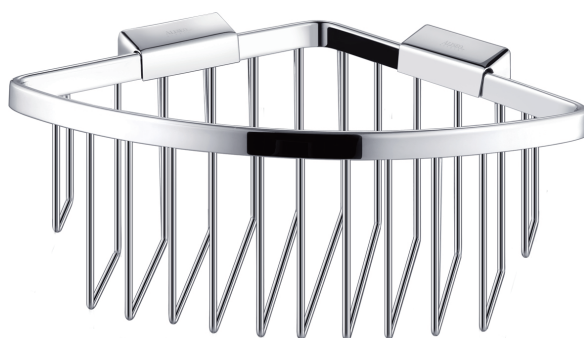

产品信息

卫浴五金

Complementi

Complementi Line

角篮

Covered screws

Material: brass

型号	颜色	W x H x D
030468	镀铬	269 x 105 x 192 mm

Complementi

Complementi Line Corner Soap Basket

Covered screws
Material: brass

Code	Colour	W x H x D
030468	chrome	269 x 105 x 192 mm

Cleaning Instructions - Bathroom-Accessories:

- Please clean the surface with mild soap and water to avoid damaging the finish.
- Rinse with water and dry with a soft cotton cloth.
- Do NOT use cleaners containing acids, ammonia or abrasives. Such products will damage the finish!