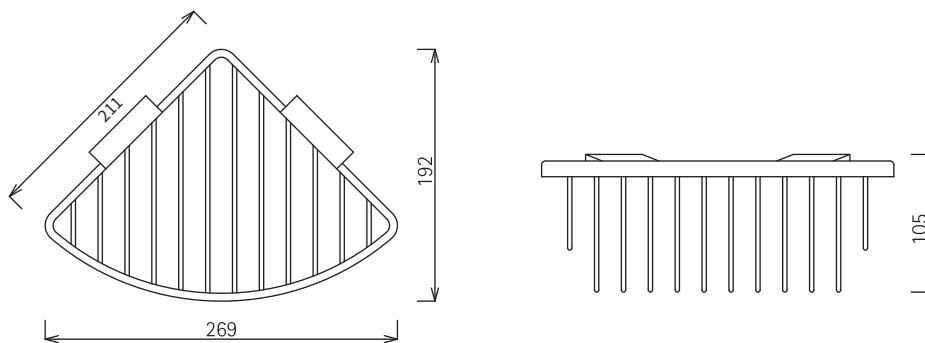

产品信息

卫浴五金

Complementi

Complementi Line

角篮

Covered screws

Material: brass

型号	颜色	W x H x D
030468	镀铬	269 x 105 x 192 mm

Complementi

Complementi Line Corner Soap Basket

Covered screws
Material: brass

Code	Colour	W x H x D
030468	chrome	269 x 105 x 192 mm

Cleaning Instructions - Bathroom-Accessories:

- Please clean the surface with mild soap and water to avoid damaging the finish.
- Rinse with water and dry with a soft cotton cloth.
- Do NOT use cleaners containing acids, ammonia or abrasives. Such products will damage the finish!