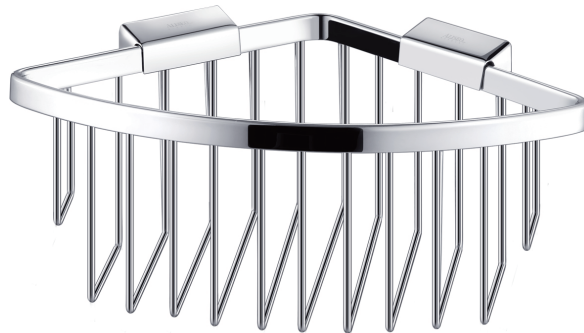

产品信息

卫浴五金

Complementi

Complementi Line

角篮

Covered screws

Material: brass

型号	颜色	W x H x D
030468	镀铬	269 x 105 x 192 mm

Complementi

Complementi Line Corner Soap Basket

Covered screws
Material: brass

Code	Colour	W x H x D
030468	chrome	269 x 105 x 192 mm

Cleaning Instructions - Bathroom-Accessories:

- Please clean the surface with mild soap and water to avoid damaging the finish.
- Rinse with water and dry with a soft cotton cloth.
- Do NOT use cleaners containing acids, ammonia or abrasives. Such products will damage the finish!