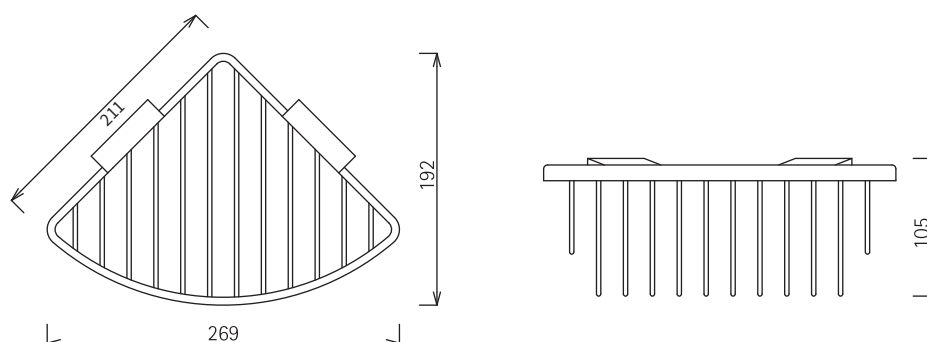

产品信息

卫浴五金

Complementi

Complementi Line

角篮

Covered screws

Material: brass

型号	颜色	W x H x D
030468	镀铬	269 x 105 x 192 mm

Complementi

Complementi Line Corner Soap Basket

Covered screws
Material: brass

Code	Colour	W x H x D
030468	chrome	269 x 105 x 192 mm

Cleaning Instructions - Bathroom-Accessories:

- Please clean the surface with mild soap and water to avoid damaging the finish.
- Rinse with water and dry with a soft cotton cloth.
- Do NOT use cleaners containing acids, ammonia or abrasives. Such products will damage the finish!