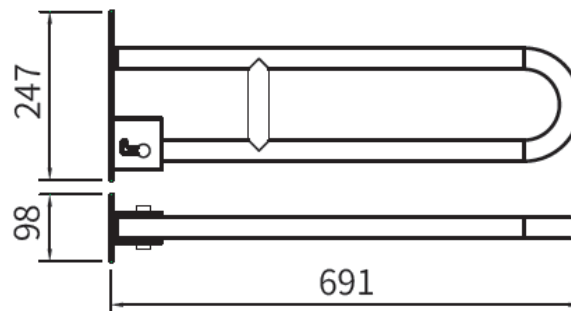

Product Details

Bathroom-Accessories

Project

Project Line Grab bar

Covered screws

Material: Stainless Steel

Code	Version	W x H x D in mm
82056	Brushed	247x 98 x 691

Cleaning Instructions - Bathroom-Accessories: