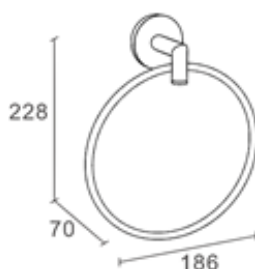

## Tecno Line Towel Ring

Covered screws

Material: brass

Code	Version	W x H x D in mm
710015	chrome	186 x 228 x 70

### 毛巾环

Covered screws  
Material: brass

型号	表面处理	W x H x D in mm
710015	镀铬	186 x 228 x 70