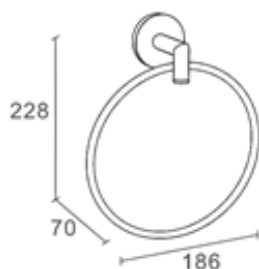

## Tecno Line Towel Ring

Covered screws

Material: brass

Code	Version	W x H x D in mm
710015	chrome	186 x 228 x 70

### 毛巾环

Covered screws  
Material: brass

型号	表面处理	W x H x D in mm
710015	镀铬	186 x 228 x 70