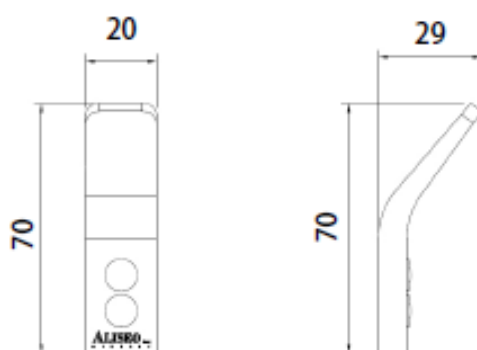

# Product Details

Bathroom-Accessories

Elf

Elf Line

Hook

Covered screws  
Material: Metal

Code	Colour	W x H x D
850007-308	Brushed grey	20 x 70 x 29 mm

## Elf Line 衣钩

Covered screws  
Material: Metal

型号	颜色	W x H x D
850007-308	拉丝深空灰	20 x 70 x 29 mm