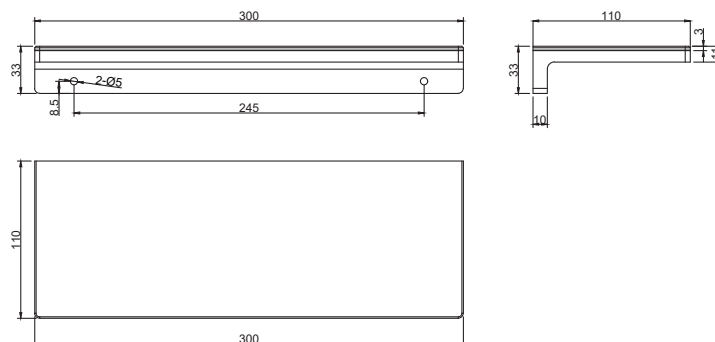

Project

Project Line

Shelf

Covered screws

Material: Metal+Sintered Stone

Code	Colour	W x H x D
820161	White	300 x 33 x 110 mm

Cleaning Instructions - Bathroom-Accessories:

- Please clean the surface with mild soap and water to avoid damaging the finish.
- Rinse with water and dry with a soft cotton cloth.
- Do NOT use cleaners containing acids, ammonia or abrasives. Such products will damage the finish!