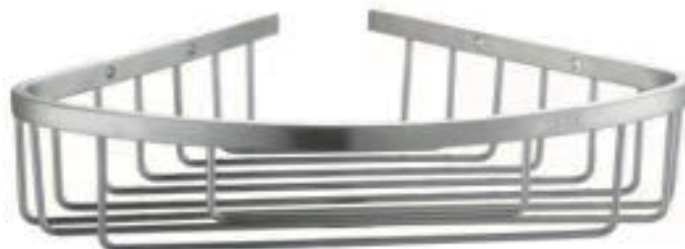

产品信息

卫浴五金

PROJECT

Complementi Line 角篮

Covered screws

Material: Stainless Steel

型号	颜色	W x H x D
82030LS	拉丝	266 x 57 x 200 mm

卫浴五金-清洁保养指导：

PROJECT

Complementi Line Corner Soap Basket

Covered screws

Material: Stainless Steel

Code	Colour	W x H x D
82030LS	brushed	266 x 57 x 200 mm

Cleaning Instructions - Bathroom-Accessories:

- Please clean the surface with mild soap and water to avoid damaging the finish.
- Rinse with water and dry with a soft cotton cloth.
- Do NOT use cleaners containing acids, ammonia or abrasives. Such products will damage the finish!