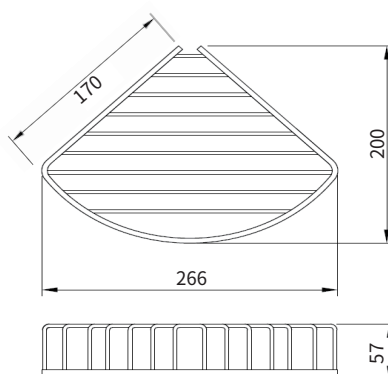

PROJECT

Complementi Line Corner Soap Basket

Covered screws

Material: Stainless Steel

Code	Colour	W x H x D
82030LS	brushed	266 x 57 x 200 mm

Cleaning Instructions - Bathroom-Accessories:

- Please clean the surface with mild soap and water to avoid damaging the finish.
- Rinse with water and dry with a soft cotton cloth.
- Do NOT use cleaners containing acids, ammonia or abrasives. Such products will damage the finish!