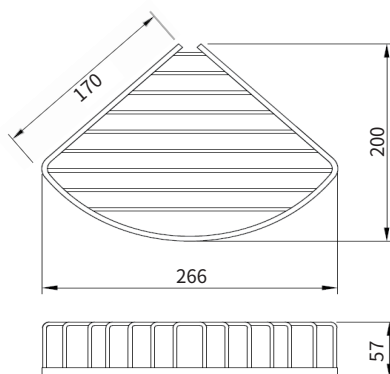

产品信息

卫浴五金

PROJECT

Complementi Line 角篮

Covered screws

Material: Stainless Steel

型号	颜色	W x H x D
82030LS	拉丝	266 x 57 x 200 mm

卫浴五金-清洁保养指导：

PROJECT

Complementi Line Corner Soap Basket

Covered screws

Material: Stainless Steel

Code	Colour	W x H x D
82030LS	brushed	266 x 57 x 200 mm

Cleaning Instructions - Bathroom-Accessories:

- Please clean the surface with mild soap and water to avoid damaging the finish.
- Rinse with water and dry with a soft cotton cloth.
- Do NOT use cleaners containing acids, ammonia or abrasives. Such products will damage the finish!