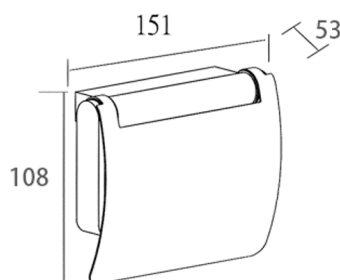

Product Details

Bathroom-Accessories

Architecto

Architecto Line Toilet Roll Holder

Covered screws
Material: brass

Code	Version	W x H x D in mm
770017	chrome	151 x 108 x 53

Cleaning Instructions - Bathroom-Accessories: