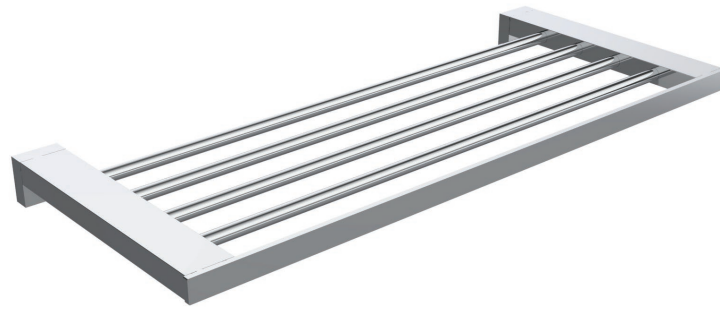

产品信息

卫浴五金

Alce 系列