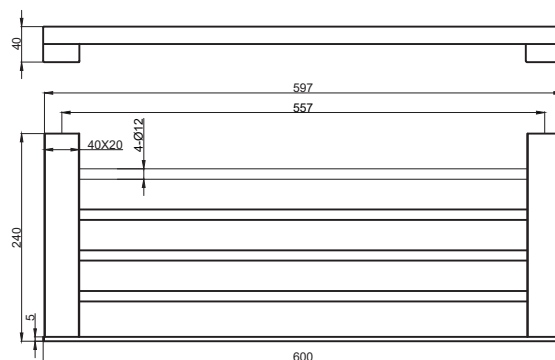

Product Details

Bathroom-Accessories

Alce

Alce Line
Towel Rack
Covered screws
Material: Brass

Code	Colour	W x H x D
860001	Chrome	600 x 40 x 240 mm

Cleaning Instructions - Bathroom-Accessories:

- Please clean the surface with mild soap and water to avoid damaging the finish.
- Rinse with water and dry with a soft cotton cloth.
- Do NOT use cleaners containing acids, ammonia or abrasives. Such products will damage the finish!