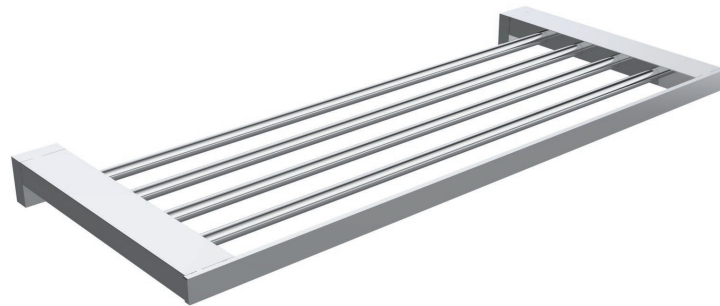

Product Details

Bathroom-Accessories

Alce

Alce Line
Towel Rack
Covered screws
Material: Brass

Code	Colour	W x H x D
860001	Chrome	600 x 40 x 240 mm

Cleaning Instructions - Bathroom-Accessories:

- Please clean the surface with mild soap and water to avoid damaging the finish.
- Rinse with water and dry with a soft cotton cloth.
- Do NOT use cleaners containing acids, ammonia or abrasives. Such products will damage the finish!