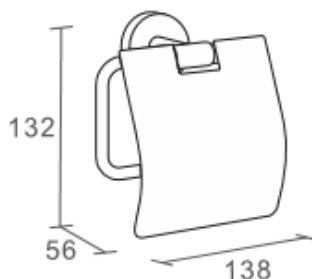

Product Details

Bathroom-Accessories

Now

Now Line Toilet Roll Holder

Covered screws
Material: brass

Code	Version	W x H x D in mm
740006	chrome	138 x 132 x 56

Cleaning Instructions - Bathroom-Accessories:

- Please clean the surface with mild soap and water to avoid damaging the finish.
- Rinse with water and dry with a soft cotton cloth.
- Do NOT use cleaners containing acids, ammonia or abrasives. Such products will damage the finish!

Now Line 带盖厕纸架

Covered screws
Material: brass

型号	表面处理	W x H x D in mm
740006	镀铬	138 x 132 x 56

卫浴五金-清洁保养指导:

- 用柔软的纯棉布沾低浓度肥皂水擦拭产品表面，再用干净的绵布轻柔擦干表面，以保证表面光泽亮丽。
- 切勿使用含有漂白剂、磨损性或洗涤性的清洁剂，类似产品会损坏镀铬表面。

CERTIFICATE - WARRANTY