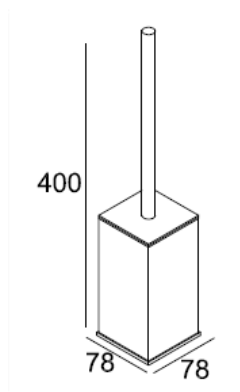

Product Details

Bathroom-Accessories

Project

Project Line Toilet Brush Holder

Removable plastic insert
Brush with lid
Material: Stainless Steel

Code	Finish	ø x H in mm
Free standing 82034	chrome	78 x 400

Cleaning Instructions - Bathroom-Accessories: