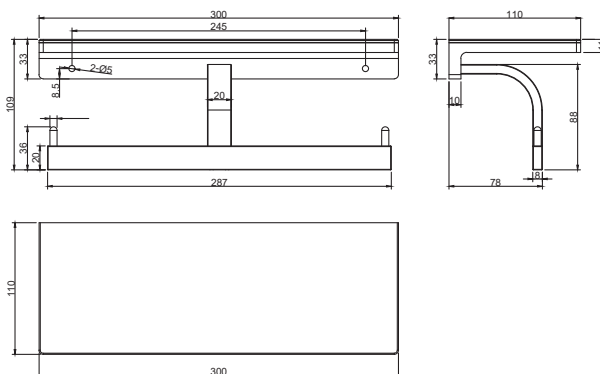

Product Details

Bathroom-Accessories

Project

Project Line
Double Toilet Roll Holder
Covered screws
Material: Metal+Sintered Stone

Code	Colour	W x H x D
820162	White	300 x 109 x 110 mm

Cleaning Instructions - Bathroom-Accessories: