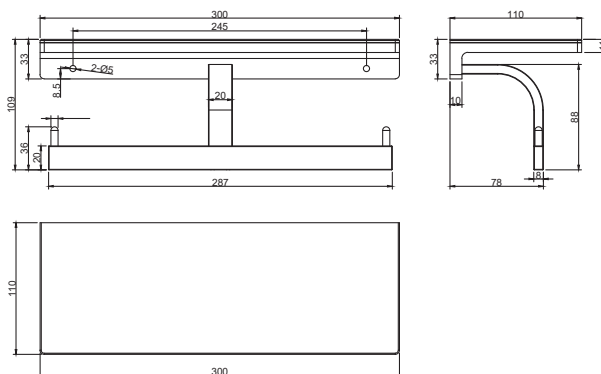

ALISEO GmbH · Leutkirchstraße 63 · 77723 Gengenbach
Tel. +49 (0) 7803-60279-0
Fax +49 (0) 7803-60279-30
E-Mail: info@aliseo.de · Internet: www.aliseo.de

ALISEO GmbH
G E R M A N Y

产品信息

卫浴五金

工程系列

Project Line 层板双厕纸架

材质: 铝合金+岩板

型号	颜色	W x H x D
820162	白色	300 x 109 x 110 mm

卫浴五金-清洁保养指导:

- 用柔软的纯棉布沾低浓度肥皂水擦拭产品表面，再用干净的棉布轻柔擦干表面，以保证表面光泽亮丽。
- 切勿使用含有漂白剂、磨损性或洗涤性的清洁剂，类似产品会损坏产品表面。

CERTIFICATE - WARRANTY

All our accessories are manufactured in accordance with European standards and from the highest quality materials ensuring superior quality and durability. All brass constructed items with chrome finish are constructed to resist corrosion and are warranted for 10 years provided that proper installation and all maintenance instructions are followed. For complete warranty information please contact us.