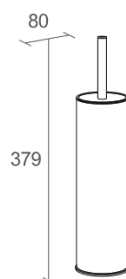

ALISEO GmbH · Leutkirchstraße 63 · 77723 Gengenbach

Tel. +49 (0) 7803-60279-0

Fax +49 (0) 7803-60279-30

E-Mail: info@aliseo.de · Internet: www.aliseo.de

ALISEO GmbH
G E R M A N Y

Hotelperfektion Line

马桶刷

Removable plastic insert
Brush with lid
Material: brass

型号	表面处理	ø x H in mm
落地 030633	镀铬	80 x 379

卫浴五金-清洁保养指导:

- 用柔软的纯棉布沾低浓度肥皂水擦拭产品表面，再用干净的绵布轻柔擦干表面，以保证表面光泽亮丽。
- 切勿使用含有漂白剂、磨损性或洗涤性的清洁剂，类似产品会损坏镀铬表面。

CERTIFICATE - WARRANTY

All our accessories are manufactured in accordance with European standards and from the highest quality materials ensuring superior quality and durability. All brass constructed items with chrome finish are constructed to resist corrosion and are warranted for 10 years provided that proper installation and all maintenance instructions are followed. *For complete warranty information please contact us.*