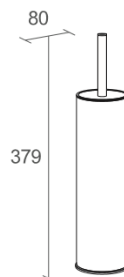

Product Details

Bathroom-Accessories

Hotelperfektion

Hotelperfektion Line Toilet Brush Holder

Removable plastic insert
Brush with lid
Material: brass

Code	Finish	ø x H in mm
Free standing 030633	chrome	80 x 379